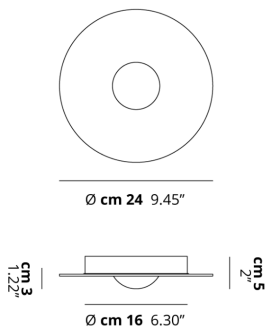

BUGIA

Single

FEATURES

- **Frame:** Metal
- **Diffusor:** Plexiglass
- **Dimmable:** Yes
- **Dimmer:** Not Included
- **Bulb:** Included

BULB

LED DOB 2700K 1 x 15W | 1092 lm

or

LED DOB 3000K 1 x 15W | 1155 lm

SPECIFICATION SHEET

CERTIFICATION

PHOTOMETRIC CURVE

FRAME	DIFFUSOR	LED COLOUR	CODE
○ Matte White 9010	○ Chrome	2700K	161027
○ Matte White 9010	○ Glossy Copper	2700K	161028
○ Matte White 9010	○ Gold	2700K	161026
○ Matte White 9010	○ White	2700K	161025
○ Matte White 9010	○ Chrome	3000K	161031
○ Matte White 9010	○ Glossy Copper	3000K	161006
○ Matte White 9010	○ Gold	3000K	161030